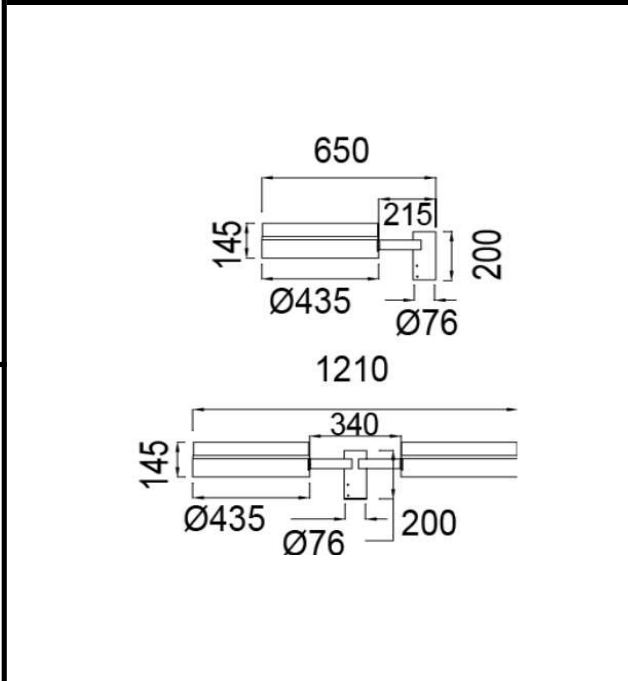

Sovitron Interior Pvt.Ltd.

Model Name	FLASH-1029 Post Top/DL-OYS-1029-30
Description	Post Top

Technical description	Image
-----------------------	-------

Dimension	Dia=435mm H=145mm
Frame	Aluminium Die-cast
Color Tempertaure	4000K
Power	30W
Total Luminous Flux	3000 lm
Efficacy	100 lm/W
IP rating	65
Beam angle	95°
Color Rendering	≥80
Mounting	Pole Mounted
Optics	Clear PC
Dimming	NON-Dimmable
Operating Voltage	100V-240V
Standard Lifetime	L70 minimum at 50,000 burning hours

Dimension diagram

Remarks:-

Address: Plot #7 Saroorpur-Nangla Industrial Area,Ballabgharh-Sohna Road,Faridabad-121005
Email: info@sovitron.com